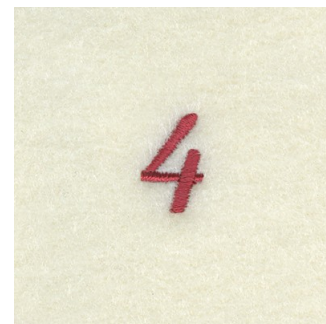

Name: Number 4 Butterfly Clock Machine
Embroidery Design

SKU: SB01-CD022311TL

Brand: Starbird Inc

Unique Colors: 13 (1 color Stops)

Unique Colors

	Color Name (Color Code)	Manufacturer - Type
	Super White (1001) [No Color Selected]	madeira - rayon
	Dusty Lilac (1263) [No Color Selected]	madeira - rayon
	Crocus (286)	Exquisite - Polyester 1000m

Complete Color Sequence

#		Color Name (Color Code)	Manufacturer - Type
1		Super White (1001) [No Color Selected]	madeira - rayon
2		Super White (1001) [No Color Selected]	madeira - rayon
3		Crocus (286)	Exquisite - Polyester 1000m