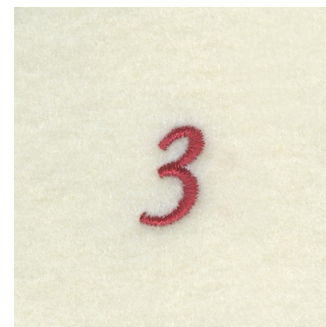

**Name:** Number 3 Butterfly Clock Machine  
Embroidery Design

**SKU:** SB01-CD022311TK

**Brand:** Starbird Inc

**Unique Colors:** 13 (1 color Stops)

## Unique Colors

	<b>Color Name (Color Code)</b>	<b>Manufacturer - Type</b>
	Super White (1001) [No Color Selected]	madeira - rayon
	Dusty Lilac (1263) [No Color Selected]	madeira - rayon
	Crocus (286)	Exquisite - Polyester 1000m

# Complete Color Sequence

#		Color Name (Color Code)	Manufacturer - Type
1		Super White (1001) [No Color Selected]	madeira - rayon
2		Super White (1001) [No Color Selected]	madeira - rayon
3		Crocus (286)	Exquisite - Polyester 1000m