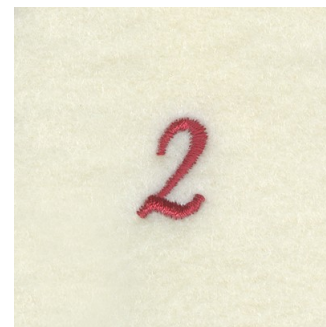

**Name:** Number 2 Clock Machine Embroidery Design

**SKU:** SB01-CD022311TJ

**Brand:** Starbird Inc

**Unique Colors:** 13 (1 color Stops)

## Unique Colors

	<b>Color Name (Color Code)</b>	<b>Manufacturer - Type</b>
	Super White (1001) [No Color Selected]	madeira - rayon
	Dusty Lilac (1263) [No Color Selected]	madeira - rayon
	Crocus (286)	Exquisite - Polyester 1000m

# Complete Color Sequence

#		Color Name (Color Code)	Manufacturer - Type
1		Super White (1001) [No Color Selected]	madeira - rayon
2		Super White (1001) [No Color Selected]	madeira - rayon
3		Crocus (286)	Exquisite - Polyester 1000m