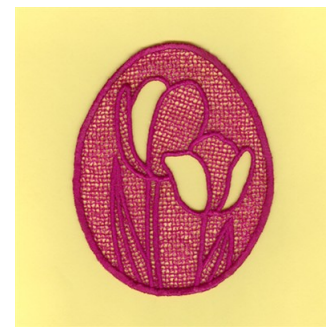

**Name:** Tulip Lace Machine Embroidery Design

**SKU:** SB01-CD022210TL

**Brand:** Starbird Inc

**Unique Colors:** 13 (1 color Stops)

## Unique Colors

	<b>Color Name (Color Code)</b>	<b>Manufacturer - Type</b>
	Super White (1001) [No Color Selected]	madeira - rayon
	Dusty Lilac (1263) [No Color Selected]	madeira - rayon
	Crocus (286)	Exquisite - Polyester 1000m

# Complete Color Sequence

#		Color Name (Color Code)	Manufacturer - Type
1		Super White (1001) [No Color Selected]	madeira - rayon
2		Super White (1001) [No Color Selected]	madeira - rayon
3		Crocus (286)	Exquisite - Polyester 1000m