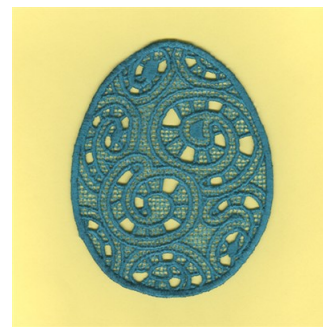

Name: Swirly Lace Machine Embroidery Design

SKU: SB01-CD022210TK

Brand: Starbird Inc

Unique Colors: 13 (1 color Stops)

Unique Colors

	Color Name (Color Code)	Manufacturer - Type
	Super White (1001) [No Color Selected]	madeira - rayon
	Dusty Lilac (1263) [No Color Selected]	madeira - rayon
	Crocus (286)	Exquisite - Polyester 1000m

Complete Color Sequence

#		Color Name (Color Code)	Manufacturer - Type
1		Super White (1001) [No Color Selected]	madeira - rayon
2		Super White (1001) [No Color Selected]	madeira - rayon
3		Crocus (286)	Exquisite - Polyester 1000m