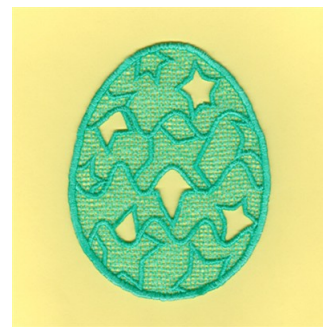

Name: Stars Lace Machine Embroidery Design

SKU: SB01-CD022210TJ

Brand: Starbird Inc

Unique Colors: 13 (1 color Stops)

Unique Colors

	Color Name (Color Code)	Manufacturer - Type
	Super White (1001) [No Color Selected]	madeira - rayon
	Dusty Lilac (1263) [No Color Selected]	madeira - rayon
	Crocus (286)	Exquisite - Polyester 1000m

Complete Color Sequence

#		Color Name (Color Code)	Manufacturer - Type
1		Super White (1001) [No Color Selected]	madeira - rayon
2		Super White (1001) [No Color Selected]	madeira - rayon
3		Crocus (286)	Exquisite - Polyester 1000m