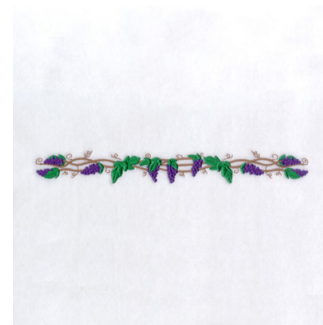

**Name:** Grape Straight Border

**SKU:** SB01-CD022208KD

**Brand:** Starbird Inc

**Unique Colors:** 13 (12 color Stops)

## Unique Colors

	<b>Color Name (Color Code)</b>	<b>Manufacturer - Type</b>
	Super White (1001) [No Color Selected]	madeira - rayon
	Dusty Lilac (1263) [No Color Selected]	madeira - rayon
	Crocus (286)	Exquisite - Polyester 1000m

# Complete Color Sequence

#		Color Name (Color Code)	Manufacturer - Type
1		Super White (1001) [No Color Selected]	madeira - rayon
2		Super White (1001) [No Color Selected]	madeira - rayon
3		Crocus (286)	Exquisite - Polyester 1000m