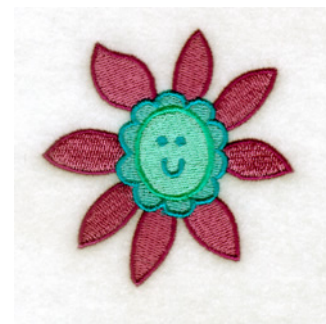

Name: Smiling Flower #3

SKU: SB01-CD022105FA

Brand: Starbird Inc

Unique Colors: 13 (7 color Stops)

Unique Colors

	Color Name (Color Code)	Manufacturer - Type
	Super White (1001) [No Color Selected]	madeira - rayon
	Dusty Lilac (1263) [No Color Selected]	madeira - rayon
	Crocus (286)	Exquisite - Polyester 1000m

Complete Color Sequence

#		Color Name (Color Code)	Manufacturer - Type
1		Super White (1001) [No Color Selected]	madeira - rayon
2		Super White (1001) [No Color Selected]	madeira - rayon
3		Crocus (286)	Exquisite - Polyester 1000m