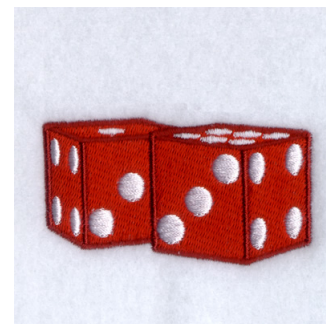

**Name:** Pair of Dice

**SKU:** SB01-CD022006FA

**Brand:** Starbird Inc

**Unique Colors:** 13 (3 color Stops)

## Unique Colors

	<b>Color Name (Color Code)</b>	<b>Manufacturer - Type</b>
	Super White (1001) [No Color Selected]	madeira - rayon
	Dusty Lilac (1263) [No Color Selected]	madeira - rayon
	Crocus (286)	Exquisite - Polyester 1000m

# Complete Color Sequence

#		Color Name (Color Code)	Manufacturer - Type
1		Super White (1001) [No Color Selected]	madeira - rayon
2		Super White (1001) [No Color Selected]	madeira - rayon
3		Crocus (286)	Exquisite - Polyester 1000m