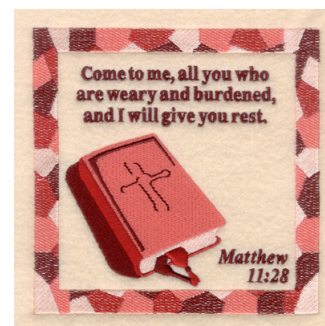

Name: Matthew 11 28 Machine Embroidery Design

SKU: SB01-CD021808KG

Brand: Starbird Inc

Unique Colors: 13 (12 color Stops)

Unique Colors

	Color Name (Color Code)	Manufacturer - Type
	Super White (1001) [No Color Selected]	madeira - rayon
	Dusty Lilac (1263) [No Color Selected]	madeira - rayon
	Crocus (286)	Exquisite - Polyester 1000m

Complete Color Sequence

#		Color Name (Color Code)	Manufacturer - Type
1		Super White (1001) [No Color Selected]	madeira - rayon
2		Super White (1001) [No Color Selected]	madeira - rayon
3		Crocus (286)	Exquisite - Polyester 1000m