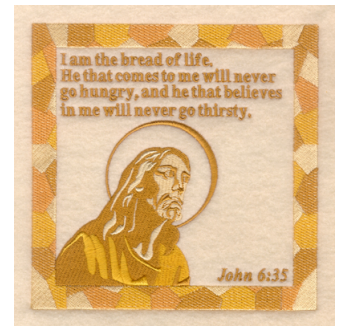

Name: John 6 35 Machine Embroidery Design

SKU: SB01-CD021808KC

Brand: Starbird Inc

Unique Colors: 13 (10 color Stops)

Unique Colors

	Color Name (Color Code)	Manufacturer - Type
	Super White (1001) [No Color Selected]	madeira - rayon
	Dusty Lilac (1263) [No Color Selected]	madeira - rayon
	Crocus (286)	Exquisite - Polyester 1000m

Complete Color Sequence

#		Color Name (Color Code)	Manufacturer - Type
1		Super White (1001) [No Color Selected]	madeira - rayon
2		Super White (1001) [No Color Selected]	madeira - rayon
3		Crocus (286)	Exquisite - Polyester 1000m