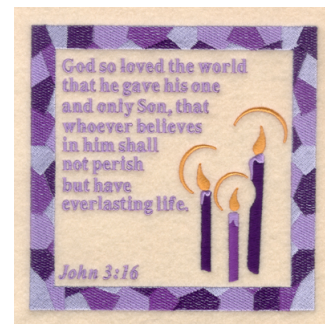

Name: John 3 16 Machine Embroidery Design

SKU: SB01-CD021808KB

Brand: Starbird Inc

Unique Colors: 13 (9 color Stops)

Unique Colors

	Color Name (Color Code)	Manufacturer - Type
	Super White (1001) [No Color Selected]	madeira - rayon
	Dusty Lilac (1263) [No Color Selected]	madeira - rayon
	Crocus (286)	Exquisite - Polyester 1000m

Complete Color Sequence

#		Color Name (Color Code)	Manufacturer - Type
1		Super White (1001) [No Color Selected]	madeira - rayon
2		Super White (1001) [No Color Selected]	madeira - rayon
3		Crocus (286)	Exquisite - Polyester 1000m