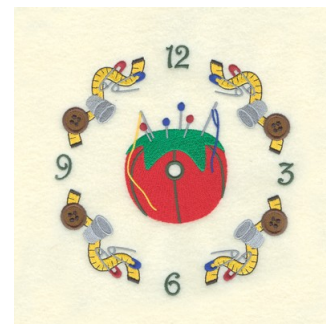

Name: Thimble Sewing Clock Machine
Embroidery Design

SKU: SB01-CD021711TC

Brand: Starbird Inc

Unique Colors: 13 (28 color Stops)

Unique Colors

	Color Name (Color Code)	Manufacturer - Type
	Super White (1001) [No Color Selected]	madeira - rayon
	Dusty Lilac (1263) [No Color Selected]	madeira - rayon
	Crocus (286)	Exquisite - Polyester 1000m

Complete Color Sequence

#		Color Name (Color Code)	Manufacturer - Type
1		Super White (1001) [No Color Selected]	madeira - rayon
2		Super White (1001) [No Color Selected]	madeira - rayon
3		Crocus (286)	Exquisite - Polyester 1000m