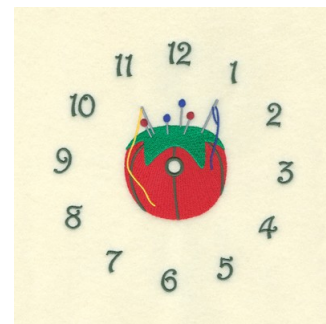

Name: Numbered Sewing Clock Machine
Embroidery Design

SKU: SB01-CD021711TA

Brand: Starbird Inc

Unique Colors: 13 (8 color Stops)

Unique Colors

	Color Name (Color Code)	Manufacturer - Type
	Super White (1001) [No Color Selected]	madeira - rayon
	Dusty Lilac (1263) [No Color Selected]	madeira - rayon
	Crocus (286)	Exquisite - Polyester 1000m

Complete Color Sequence

#		Color Name (Color Code)	Manufacturer - Type
1		Super White (1001) [No Color Selected]	madeira - rayon
2		Super White (1001) [No Color Selected]	madeira - rayon
3		Crocus (286)	Exquisite - Polyester 1000m