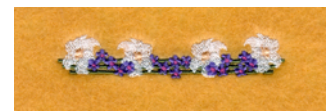

Name: Easter Lilies Pocket Topper Machine
Embroidery Design

SKU: SB01-CD021705FA

Brand: Starbird Inc

Unique Colors: 13 (16 color Stops)

Unique Colors

	Color Name (Color Code)	Manufacturer - Type
	Super White (1001) [No Color Selected]	madeira - rayon
	Dusty Lilac (1263) [No Color Selected]	madeira - rayon
	Crocus (286)	Exquisite - Polyester 1000m

Complete Color Sequence

#		Color Name (Color Code)	Manufacturer - Type
1		Super White (1001) [No Color Selected]	madeira - rayon
2		Super White (1001) [No Color Selected]	madeira - rayon
3		Crocus (286)	Exquisite - Polyester 1000m