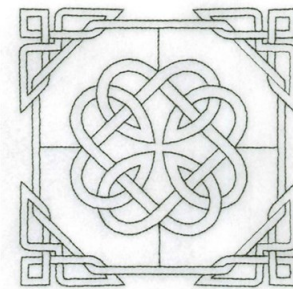

**Name:** Celtic Square Machine Embroidery Design

**SKU:** SB01-CD021516FO

**Brand:** Starbird Inc

**Unique Colors:** 13 (1 color Stops)

## Unique Colors

	<b>Color Name (Color Code)</b>	<b>Manufacturer - Type</b>
	Super White (1001) [No Color Selected]	madeira - rayon
	Dusty Lilac (1263) [No Color Selected]	madeira - rayon
	Crocus (286)	Exquisite - Polyester 1000m

# Complete Color Sequence

#		Color Name (Color Code)	Manufacturer - Type
1		Super White (1001) [No Color Selected]	madeira - rayon
2		Super White (1001) [No Color Selected]	madeira - rayon
3		Crocus (286)	Exquisite - Polyester 1000m