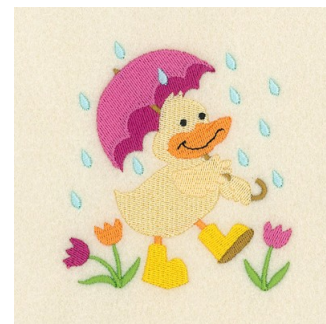

Name: Ducky Weather Machine Embroidery Design

SKU: SB01-CD021512TB

Brand: Starbird Inc

Unique Colors: 13 (16 color Stops)

Unique Colors

| | Color Name (Color Code) | Manufacturer - Type |
|----------------------------------------------------------------------------------|----------------------------------------|-----------------------------|
|  | Super White (1001) [No Color Selected] | madeira - rayon |
|  | Dusty Lilac (1263) [No Color Selected] | madeira - rayon |
|  | Crocus (286) | Exquisite - Polyester 1000m |