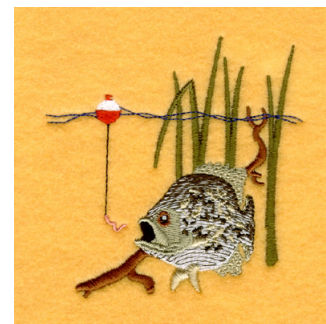

Name: Crappie with Bobber Machine Embroidery Design

SKU: SB01-CD021506KE

Brand: Starbird Inc

Unique Colors: 13 (18 color Stops)

Unique Colors

	Color Name (Color Code)	Manufacturer - Type
	Super White (1001) [No Color Selected]	madeira - rayon
	Dusty Lilac (1263) [No Color Selected]	madeira - rayon
	Crocus (286)	Exquisite - Polyester 1000m

Complete Color Sequence

#		Color Name (Color Code)	Manufacturer - Type
1		Super White (1001) [No Color Selected]	madeira - rayon
2		Super White (1001) [No Color Selected]	madeira - rayon
3		Crocus (286)	Exquisite - Polyester 1000m