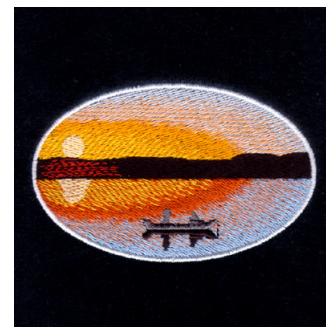

**Name:** Fishing Boat Silhouette at Sunrise  
Machine Embroidery Design

**SKU:** SB01-CD021506KC

**Brand:** Starbird Inc

**Unique Colors:** 13 (14 color Stops)

## Unique Colors

	<b>Color Name (Color Code)</b>	<b>Manufacturer - Type</b>
	Super White (1001) [No Color Selected]	madeira - rayon
	Dusty Lilac (1263) [No Color Selected]	madeira - rayon
	Crocus (286)	Exquisite - Polyester 1000m