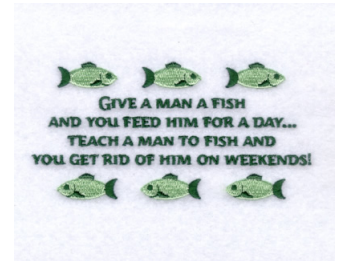

Name: Teach a Man to Fish

SKU: SB01-CD021506KB

Brand: Starbird Inc

Unique Colors: 13 (4 color Stops)

Unique Colors

	Color Name (Color Code)	Manufacturer - Type
	Super White (1001) [No Color Selected]	madeira - rayon
	Dusty Lilac (1263) [No Color Selected]	madeira - rayon
	Crocus (286)	Exquisite - Polyester 1000m