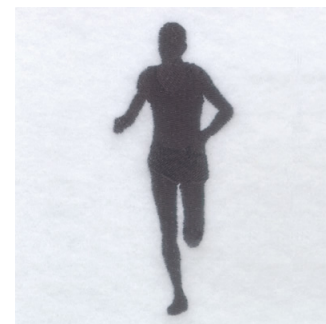

Name: Runner Silhouette

SKU: SB01-CD021406TI

Brand: Starbird Inc

Unique Colors: 13 (1 color Stops)

Unique Colors

| | Color Name (Color Code) | Manufacturer - Type |
|--|--|-----------------------------|
| | Super White (1001) [No Color Selected] | madeira - rayon |
| | Dusty Lilac (1263) [No Color Selected] | madeira - rayon |
| | Crocus (286) | Exquisite - Polyester 1000m |