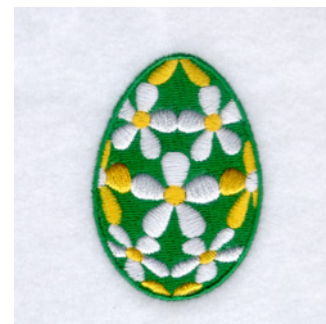

**Name:** Funky Easter Egg #3 Machine  
Embroidery Design

**SKU:** SB01-CD021405KC

**Brand:** Starbird Inc

**Unique Colors:** 13 (5 color Stops)

## Unique Colors

	<b>Color Name (Color Code)</b>	<b>Manufacturer - Type</b>
	Super White (1001) [No Color Selected]	madeira - rayon
	Dusty Lilac (1263) [No Color Selected]	madeira - rayon
	Crocus (286)	Exquisite - Polyester 1000m