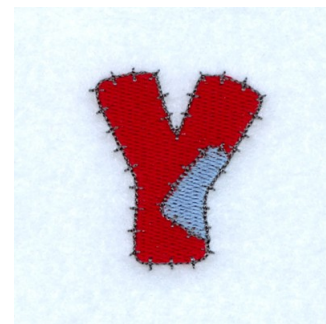

**Name:** Patch Y

**SKU:** SB01-CD021210TY

**Brand:** Starbird Inc

**Unique Colors:** 13 (3 color Stops)

## Unique Colors

	<b>Color Name (Color Code)</b>	<b>Manufacturer - Type</b>
	Super White (1001) [No Color Selected]	madeira - rayon
	Dusty Lilac (1263) [No Color Selected]	madeira - rayon
	Crocus (286)	Exquisite - Polyester 1000m

# Complete Color Sequence

#		Color Name (Color Code)	Manufacturer - Type
1		Super White (1001) [No Color Selected]	madeira - rayon
2		Super White (1001) [No Color Selected]	madeira - rayon
3		Crocus (286)	Exquisite - Polyester 1000m