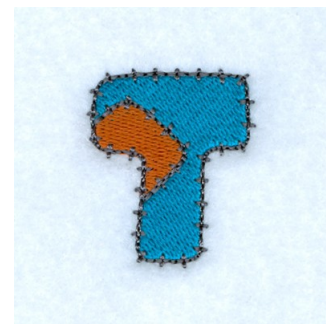

Name: Patch T

SKU: SB01-CD021210TT

Brand: Starbird Inc

Unique Colors: 13 (3 color Stops)

Unique Colors

	Color Name (Color Code)	Manufacturer - Type
	Super White (1001) [No Color Selected]	madeira - rayon
	Dusty Lilac (1263) [No Color Selected]	madeira - rayon
	Crocus (286)	Exquisite - Polyester 1000m

Complete Color Sequence

#		Color Name (Color Code)	Manufacturer - Type
1		Super White (1001) [No Color Selected]	madeira - rayon
2		Super White (1001) [No Color Selected]	madeira - rayon
3		Crocus (286)	Exquisite - Polyester 1000m