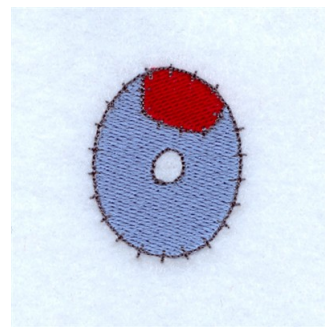

Name: Patch O

SKU: SB01-CD021210TO

Brand: Starbird Inc

Unique Colors: 13 (3 color Stops)

Unique Colors

	Color Name (Color Code)	Manufacturer - Type
	Super White (1001) [No Color Selected]	madeira - rayon
	Dusty Lilac (1263) [No Color Selected]	madeira - rayon
	Crocus (286)	Exquisite - Polyester 1000m

Complete Color Sequence

#		Color Name (Color Code)	Manufacturer - Type
1		Super White (1001) [No Color Selected]	madeira - rayon
2		Super White (1001) [No Color Selected]	madeira - rayon
3		Crocus (286)	Exquisite - Polyester 1000m