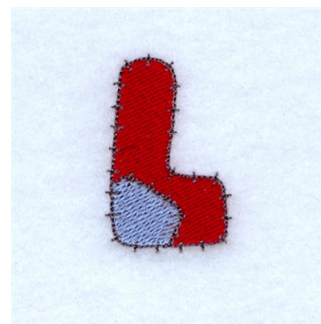

Name: Patch L

SKU: SB01-CD021210TL

Brand: Starbird Inc

Unique Colors: 13 (3 color Stops)

Unique Colors

	Color Name (Color Code)	Manufacturer - Type
	Super White (1001) [No Color Selected]	madeira - rayon
	Dusty Lilac (1263) [No Color Selected]	madeira - rayon
	Crocus (286)	Exquisite - Polyester 1000m

Complete Color Sequence

#		Color Name (Color Code)	Manufacturer - Type
1		Super White (1001) [No Color Selected]	madeira - rayon
2		Super White (1001) [No Color Selected]	madeira - rayon
3		Crocus (286)	Exquisite - Polyester 1000m