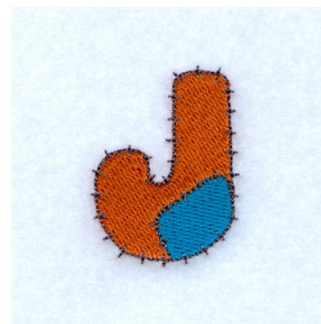

**Name:** Patch J

**SKU:** SB01-CD021210TJ

**Brand:** Starbird Inc

**Unique Colors:** 13 (3 color Stops)

## Unique Colors

	<b>Color Name (Color Code)</b>	<b>Manufacturer - Type</b>
	Super White (1001) [No Color Selected]	madeira - rayon
	Dusty Lilac (1263) [No Color Selected]	madeira - rayon
	Crocus (286)	Exquisite - Polyester 1000m

# Complete Color Sequence

#		Color Name (Color Code)	Manufacturer - Type
1		Super White (1001) [No Color Selected]	madeira - rayon
2		Super White (1001) [No Color Selected]	madeira - rayon
3		Crocus (286)	Exquisite - Polyester 1000m