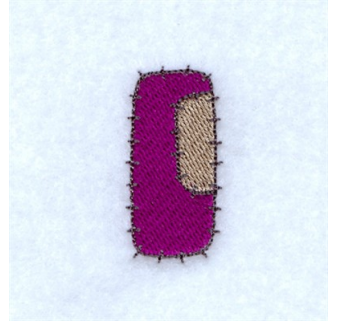

**Name:** Patch I

**SKU:** SB01-CD021210TI

**Brand:** Starbird Inc

**Unique Colors:** 13 (3 color Stops)

## Unique Colors

	<b>Color Name (Color Code)</b>	<b>Manufacturer - Type</b>
	Super White (1001) [No Color Selected]	madeira - rayon
	Dusty Lilac (1263) [No Color Selected]	madeira - rayon
	Crocus (286)	Exquisite - Polyester 1000m

# Complete Color Sequence

#		Color Name (Color Code)	Manufacturer - Type
1		Super White (1001) [No Color Selected]	madeira - rayon
2		Super White (1001) [No Color Selected]	madeira - rayon
3		Crocus (286)	Exquisite - Polyester 1000m