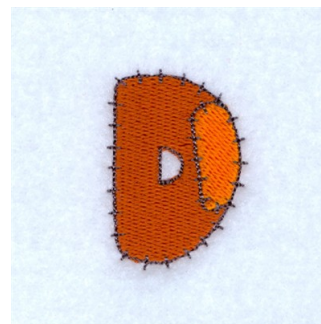

**Name:** Patch D

**SKU:** SB01-CD021210TD

**Brand:** Starbird Inc

**Unique Colors:** 13 (3 color Stops)

## Unique Colors

	<b>Color Name (Color Code)</b>	<b>Manufacturer - Type</b>
	Super White (1001) [No Color Selected]	madeira - rayon
	Dusty Lilac (1263) [No Color Selected]	madeira - rayon
	Crocus (286)	Exquisite - Polyester 1000m

# Complete Color Sequence

#		Color Name (Color Code)	Manufacturer - Type
1		Super White (1001) [No Color Selected]	madeira - rayon
2		Super White (1001) [No Color Selected]	madeira - rayon
3		Crocus (286)	Exquisite - Polyester 1000m