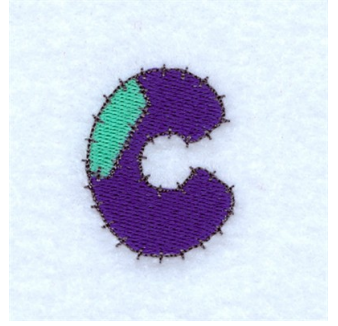

Name: Patch C

SKU: SB01-CD021210TC

Brand: Starbird Inc

Unique Colors: 13 (3 color Stops)

Unique Colors

	Color Name (Color Code)	Manufacturer - Type
	Super White (1001) [No Color Selected]	madeira - rayon
	Dusty Lilac (1263) [No Color Selected]	madeira - rayon
	Crocus (286)	Exquisite - Polyester 1000m

Complete Color Sequence

#		Color Name (Color Code)	Manufacturer - Type
1		Super White (1001) [No Color Selected]	madeira - rayon
2		Super White (1001) [No Color Selected]	madeira - rayon
3		Crocus (286)	Exquisite - Polyester 1000m