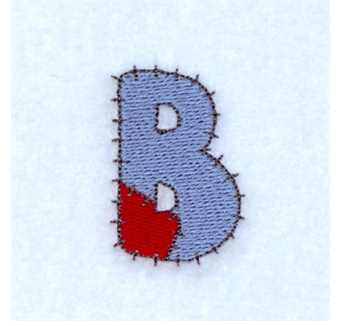

Name: Patch B

SKU: SB01-CD021210TB

Brand: Starbird Inc

Unique Colors: 13 (3 color Stops)

Unique Colors

	Color Name (Color Code)	Manufacturer - Type
	Super White (1001) [No Color Selected]	madeira - rayon
	Dusty Lilac (1263) [No Color Selected]	madeira - rayon
	Crocus (286)	Exquisite - Polyester 1000m

Complete Color Sequence

#		Color Name (Color Code)	Manufacturer - Type
1		Super White (1001) [No Color Selected]	madeira - rayon
2		Super White (1001) [No Color Selected]	madeira - rayon
3		Crocus (286)	Exquisite - Polyester 1000m