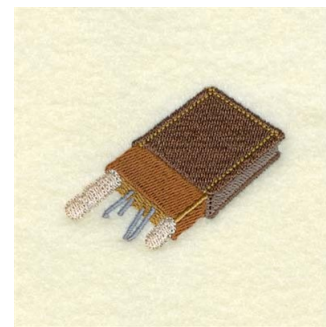

Name: Antique Lace Set Case Machine
Embroidery Design

SKU: SB01-CD021111TD

Brand: Starbird Inc

Unique Colors: 13 (10 color Stops)

Unique Colors

	Color Name (Color Code)	Manufacturer - Type
	Super White (1001) [No Color Selected]	madeira - rayon
	Dusty Lilac (1263) [No Color Selected]	madeira - rayon
	Crocus (286)	Exquisite - Polyester 1000m

Complete Color Sequence

#		Color Name (Color Code)	Manufacturer - Type
1		Super White (1001) [No Color Selected]	madeira - rayon
2		Super White (1001) [No Color Selected]	madeira - rayon
3		Crocus (286)	Exquisite - Polyester 1000m