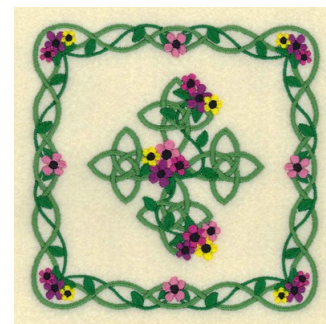

Name: Celtic Quilt Flowers Machine Embroidery Design

SKU: SB01-CD020915FF

Brand: Starbird Inc

Unique Colors: 13 (17 color Stops)

Unique Colors

	Color Name (Color Code)	Manufacturer - Type
	Super White (1001) [No Color Selected]	madeira - rayon
	Dusty Lilac (1263) [No Color Selected]	madeira - rayon
	Crocus (286)	Exquisite - Polyester 1000m

Complete Color Sequence

#		Color Name (Color Code)	Manufacturer - Type
1		Super White (1001) [No Color Selected]	madeira - rayon
2		Super White (1001) [No Color Selected]	madeira - rayon
3		Crocus (286)	Exquisite - Polyester 1000m