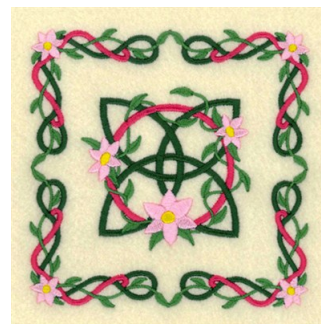

**Name:** Celtic Quilt Square Machine Embroidery Design

**SKU:** SB01-CD020915FA

**Brand:** Starbird Inc

**Unique Colors:** 13 (10 color Stops)

## Unique Colors

|  | <b>Color Name (Color Code)</b>         | <b>Manufacturer - Type</b>  |
|--|--|-----------------------------|
|  | Super White (1001) [No Color Selected] | madeira - rayon             |
|  | Dusty Lilac (1263) [No Color Selected] | madeira - rayon             |
|  | Crocus (286)                           | Exquisite - Polyester 1000m |

# Complete Color Sequence

| # |  | Color Name (Color Code)                | Manufacturer - Type            |
|---|--|--|--------------------------------|
| 1 |  | Super White (1001) [No Color Selected] | madeira - rayon                |
| 2 |  | Super White (1001) [No Color Selected] | madeira - rayon                |
| 3 |  | Crocus (286)                           | Exquisite - Polyester<br>1000m |