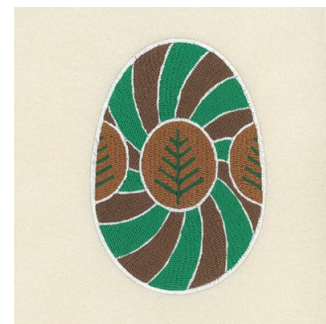

Name: Ukrainian Egg Machine Embroidery Design

SKU: SB01-CD020812TG

Brand: Starbird Inc

Unique Colors: 13 (5 color Stops)

Unique Colors

	Color Name (Color Code)	Manufacturer - Type
	Super White (1001) [No Color Selected]	madeira - rayon
	Dusty Lilac (1263) [No Color Selected]	madeira - rayon
	Crocus (286)	Exquisite - Polyester 1000m

Complete Color Sequence

#		Color Name (Color Code)	Manufacturer - Type
1		Super White (1001) [No Color Selected]	madeira - rayon
2		Super White (1001) [No Color Selected]	madeira - rayon
3		Crocus (286)	Exquisite - Polyester 1000m