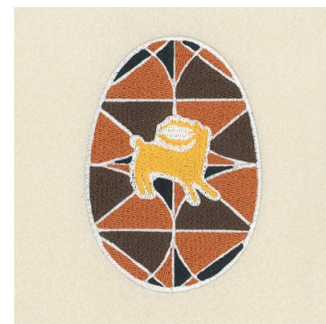

Name: Ukrainian Egg Machine Embroidery Design

SKU: SB01-CD020812TF

Brand: Starbird Inc

Unique Colors: 13 (5 color Stops)

Unique Colors

	Color Name (Color Code)	Manufacturer - Type
	Super White (1001) [No Color Selected]	madeira - rayon
	Dusty Lilac (1263) [No Color Selected]	madeira - rayon
	Crocus (286)	Exquisite - Polyester 1000m

Complete Color Sequence

#		Color Name (Color Code)	Manufacturer - Type
1		Super White (1001) [No Color Selected]	madeira - rayon
2		Super White (1001) [No Color Selected]	madeira - rayon
3		Crocus (286)	Exquisite - Polyester 1000m