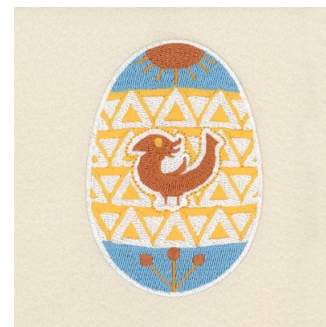

Name: Ukrainian Egg Machine Embroidery Design

SKU: SB01-CD020812TD

Brand: Starbird Inc

Unique Colors: 13 (10 color Stops)

Unique Colors

	Color Name (Color Code)	Manufacturer - Type
	Super White (1001) [No Color Selected]	madeira - rayon
	Dusty Lilac (1263) [No Color Selected]	madeira - rayon
	Crocus (286)	Exquisite - Polyester 1000m

Complete Color Sequence

#		Color Name (Color Code)	Manufacturer - Type
1		Super White (1001) [No Color Selected]	madeira - rayon
2		Super White (1001) [No Color Selected]	madeira - rayon
3		Crocus (286)	Exquisite - Polyester 1000m