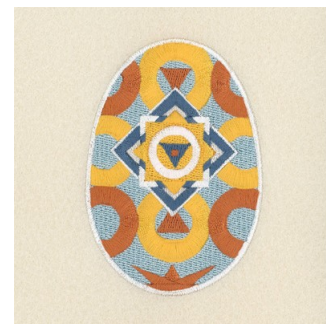

Name: Ukrainian Egg Machine Embroidery Design

SKU: SB01-CD020812TC

Brand: Starbird Inc

Unique Colors: 13 (12 color Stops)

Unique Colors

	Color Name (Color Code)	Manufacturer - Type
	Super White (1001) [No Color Selected]	madeira - rayon
	Dusty Lilac (1263) [No Color Selected]	madeira - rayon
	Crocus (286)	Exquisite - Polyester 1000m

Complete Color Sequence

#		Color Name (Color Code)	Manufacturer - Type
1		Super White (1001) [No Color Selected]	madeira - rayon
2		Super White (1001) [No Color Selected]	madeira - rayon
3		Crocus (286)	Exquisite - Polyester 1000m