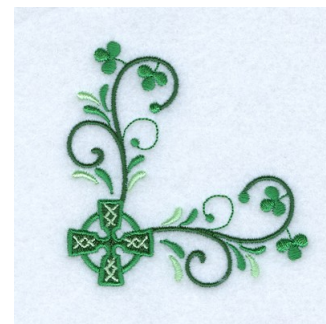

**Name:** Irish Cross Corner

**SKU:** SB01-CD020811TH

**Brand:** Starbird Inc

**Unique Colors:** 13 (5 color Stops)

## Unique Colors

	<b>Color Name (Color Code)</b>	<b>Manufacturer - Type</b>
	Super White (1001) [No Color Selected]	madeira - rayon
	Dusty Lilac (1263) [No Color Selected]	madeira - rayon
	Crocus (286)	Exquisite - Polyester 1000m