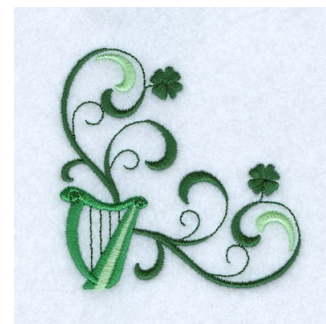

Name: Irish Harp Corner

SKU: SB01-CD020811TD

Brand: Starbird Inc

Unique Colors: 13 (5 color Stops)

Unique Colors

	Color Name (Color Code)	Manufacturer - Type
	Super White (1001) [No Color Selected]	madeira - rayon
	Dusty Lilac (1263) [No Color Selected]	madeira - rayon
	Crocus (286)	Exquisite - Polyester 1000m

Complete Color Sequence

#		Color Name (Color Code)	Manufacturer - Type
1		Super White (1001) [No Color Selected]	madeira - rayon
2		Super White (1001) [No Color Selected]	madeira - rayon
3		Crocus (286)	Exquisite - Polyester 1000m