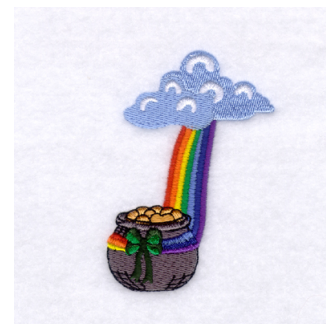

Name: Pot of Gold Machine Embroidery Design

SKU: SB01-CD020807TH

Brand: Starbird Inc

Unique Colors: 13 (23 color Stops)

Unique Colors

	Color Name (Color Code)	Manufacturer - Type
	Super White (1001) [No Color Selected]	madeira - rayon
	Dusty Lilac (1263) [No Color Selected]	madeira - rayon
	Crocus (286)	Exquisite - Polyester 1000m

Complete Color Sequence

#		Color Name (Color Code)	Manufacturer - Type
1		Super White (1001) [No Color Selected]	madeira - rayon
2		Super White (1001) [No Color Selected]	madeira - rayon
3		Crocus (286)	Exquisite - Polyester 1000m