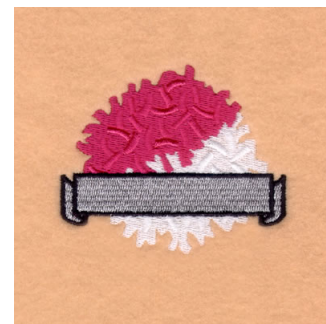

Name: Cheerleading Banner Name Drop #2
Machine Embroidery Design

SKU: SB01-CD020607FR

Brand: Starbird Inc

Unique Colors: 13 (4 color Stops)

Unique Colors

	Color Name (Color Code)	Manufacturer - Type
	Super White (1001) [No Color Selected]	madeira - rayon
	Dusty Lilac (1263) [No Color Selected]	madeira - rayon
	Crocus (286)	Exquisite - Polyester 1000m

Complete Color Sequence

#		Color Name (Color Code)	Manufacturer - Type
1		Super White (1001) [No Color Selected]	madeira - rayon
2		Super White (1001) [No Color Selected]	madeira - rayon
3		Crocus (286)	Exquisite - Polyester 1000m