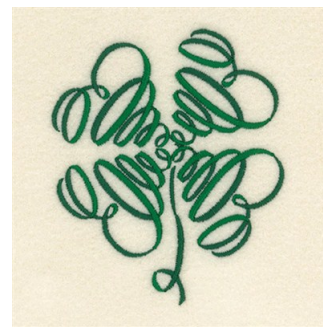

Name: Ribbon Clover Machine Embroidery Design

SKU: SB01-CD020513FH

Brand: Starbird Inc

Unique Colors: 13 (2 color Stops)

Unique Colors

	Color Name (Color Code)	Manufacturer - Type
	Super White (1001) [No Color Selected]	madeira - rayon
	Dusty Lilac (1263) [No Color Selected]	madeira - rayon
	Crocus (286)	Exquisite - Polyester 1000m

Complete Color Sequence

#		Color Name (Color Code)	Manufacturer - Type
1		Super White (1001) [No Color Selected]	madeira - rayon
2		Super White (1001) [No Color Selected]	madeira - rayon
3		Crocus (286)	Exquisite - Polyester 1000m