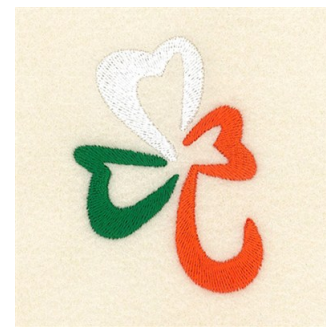

Name: Abstract Shamrock Machine Embroidery Design

SKU: SB01-CD020513FA

Brand: Starbird Inc

Unique Colors: 13 (3 color Stops)

Unique Colors

	Color Name (Color Code)	Manufacturer - Type
	Super White (1001) [No Color Selected]	madeira - rayon
	Dusty Lilac (1263) [No Color Selected]	madeira - rayon
	Crocus (286)	Exquisite - Polyester 1000m

Complete Color Sequence

#		Color Name (Color Code)	Manufacturer - Type
1		Super White (1001) [No Color Selected]	madeira - rayon
2		Super White (1001) [No Color Selected]	madeira - rayon
3		Crocus (286)	Exquisite - Polyester 1000m