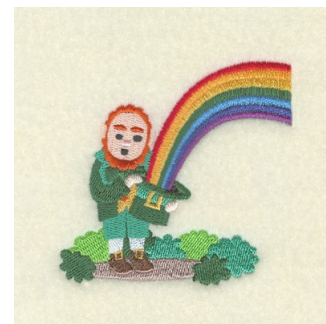

Name: Lucky and Rainbow Machine Embroidery Design

SKU: SB01-CD020411TD

Brand: Starbird Inc

Unique Colors: 13 (33 color Stops)

Unique Colors

	Color Name (Color Code)	Manufacturer - Type
	Super White (1001) [No Color Selected]	madeira - rayon
	Dusty Lilac (1263) [No Color Selected]	madeira - rayon
	Crocus (286)	Exquisite - Polyester 1000m

Complete Color Sequence

#		Color Name (Color Code)	Manufacturer - Type
1		Super White (1001) [No Color Selected]	madeira - rayon
2		Super White (1001) [No Color Selected]	madeira - rayon
3		Crocus (286)	Exquisite - Polyester 1000m