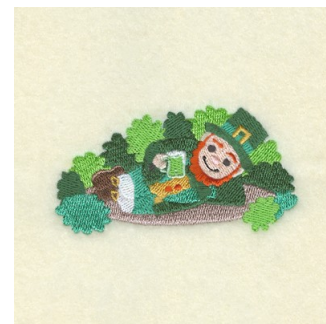

**Name:** Lucky Relaxing Machine Embroidery Design

**SKU:** SB01-CD020411TC

**Brand:** Starbird Inc

**Unique Colors:** 13 (34 color Stops)

## Unique Colors

	<b>Color Name (Color Code)</b>	<b>Manufacturer - Type</b>
	Super White (1001) [No Color Selected]	madeira - rayon
	Dusty Lilac (1263) [No Color Selected]	madeira - rayon
	Crocus (286)	Exquisite - Polyester 1000m

# Complete Color Sequence

#		Color Name (Color Code)	Manufacturer - Type
1		Super White (1001) [No Color Selected]	madeira - rayon
2		Super White (1001) [No Color Selected]	madeira - rayon
3		Crocus (286)	Exquisite - Polyester 1000m