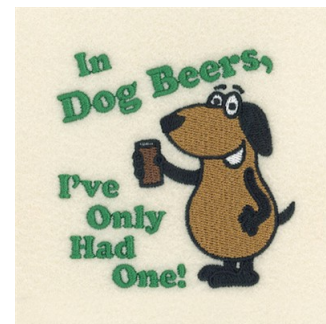

Name: Only One Machine Embroidery Design

SKU: SB01-CD020112FH

Brand: Starbird Inc

Unique Colors: 13 (6 color Stops)

Unique Colors

	Color Name (Color Code)	Manufacturer - Type
	Super White (1001) [No Color Selected]	madeira - rayon
	Dusty Lilac (1263) [No Color Selected]	madeira - rayon
	Crocus (286)	Exquisite - Polyester 1000m