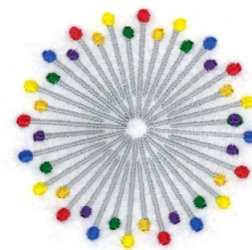

Name: Pins Circle Machine Embroidery Design

SKU: SB01-CD012816FD

Brand: Starbird Inc

Unique Colors: 13 (8 color Stops)

Unique Colors

	Color Name (Color Code)	Manufacturer - Type
	Super White (1001) [No Color Selected]	madeira - rayon
	Dusty Lilac (1263) [No Color Selected]	madeira - rayon
	Crocus (286)	Exquisite - Polyester 1000m

Complete Color Sequence

#		Color Name (Color Code)	Manufacturer - Type
1		Super White (1001) [No Color Selected]	madeira - rayon
2		Super White (1001) [No Color Selected]	madeira - rayon
3		Crocus (286)	Exquisite - Polyester 1000m