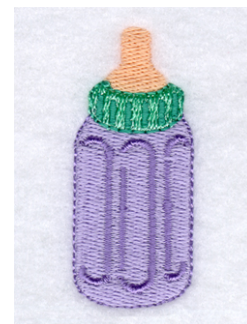

**Name:** Baby Bottle Machine Embroidery Design

**SKU:** SB01-CD012805FB

**Brand:** Starbird Inc

**Unique Colors:** 13 (5 color Stops)

## Unique Colors

	<b>Color Name (Color Code)</b>	<b>Manufacturer - Type</b>
	Super White (1001) [No Color Selected]	madeira - rayon
	Dusty Lilac (1263) [No Color Selected]	madeira - rayon
	Crocus (286)	Exquisite - Polyester 1000m

# Complete Color Sequence

#		Color Name (Color Code)	Manufacturer - Type
1		Super White (1001) [No Color Selected]	madeira - rayon
2		Super White (1001) [No Color Selected]	madeira - rayon
3		Crocus (286)	Exquisite - Polyester 1000m