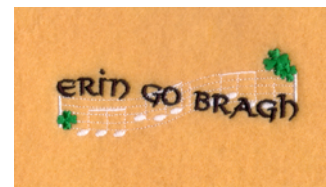

Name: Erin Go Bragh Pocket Topper

SKU: SB01-CD012705FF

Brand: Starbird Inc

Unique Colors: 13 (3 color Stops)

Unique Colors

	Color Name (Color Code)	Manufacturer - Type
	Super White (1001) [No Color Selected]	madeira - rayon
	Dusty Lilac (1263) [No Color Selected]	madeira - rayon
	Crocus (286)	Exquisite - Polyester 1000m

Complete Color Sequence

#		Color Name (Color Code)	Manufacturer - Type
1		Super White (1001) [No Color Selected]	madeira - rayon
2		Super White (1001) [No Color Selected]	madeira - rayon
3		Crocus (286)	Exquisite - Polyester 1000m